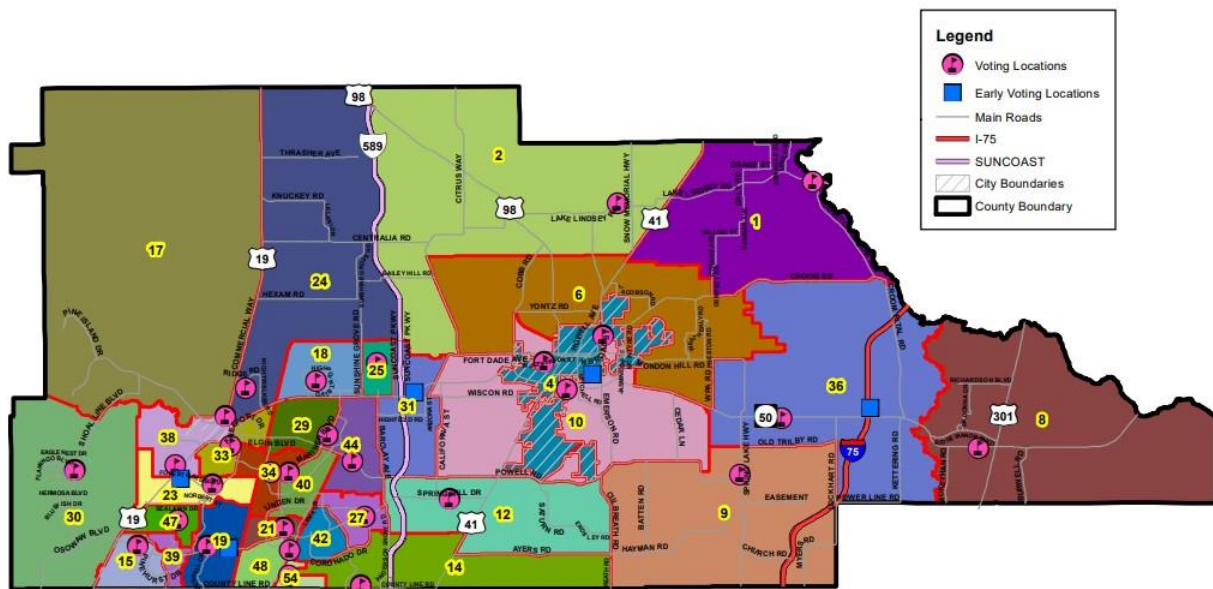

Precinct 40 SH United Church of Christ- Hall 4244 Mariner Blvd Spring Hill, FL 34609	Population: 6,569 [6 Pairs] 6 Committeemen 6 Committeewomen
Precinct 42 ST Joan of Arc Church (Parish Hall) 13485 Spring Hill Dr Spring Hill, FL 34609	Population: 3,251 [3 Pairs] 2 Committeemen 1 Committeewoman
Precinct 44 Sterling Hill Clubhouse (North) 4411 Sterling Hill Blvd Spring Hill, FL 34609	Population: 7,444 [7 Pairs] 5 Committeemen 7 Committeewomen
Precinct 47 Timber Pines Perf. Arts Center 2348 Grand Pines Blvd Spring Hill, FL 34606	Population: 4,452 [4 Pairs] 0
Precinct 48 YMCA of the Suncoast 1300 Mariner Blvd Spring Hill, FL 34609	Population: 4,143 [4 Pairs] 3 Committeemen 4 Committeewomen
Precinct 54 Wellington Clubhouse 400 Wexford Blvd Spring Hill, FL 34609	Population: 1,903 [1 Pair] 1 Committeewoman

[Hernando Precincts](#)

...be wise as serpents, and innocent as doves. Matthew 10:16